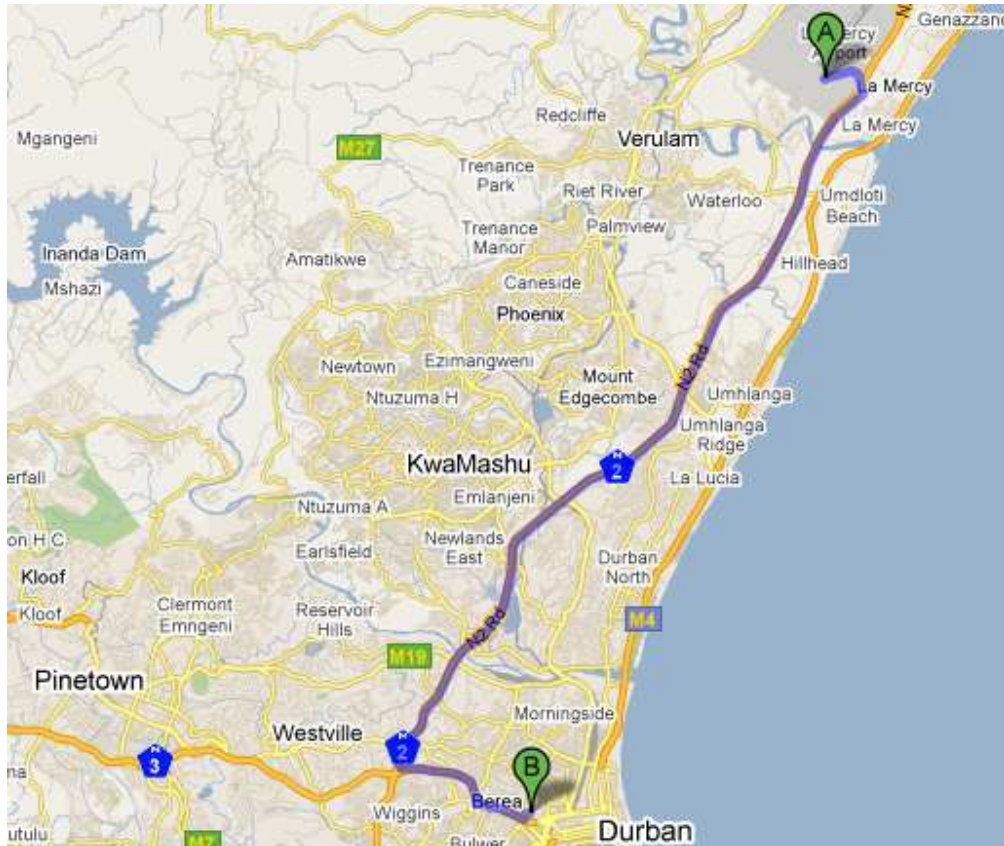

King Shaka Airport to Durban University of Technology, Steve Biko Road, Durban

From: King Shaka Airport (DUR), La Mercy 4405, South Africa

1. Head **east** on **Mdloti St** 1.4 km
2. Keep right at the fork and merge onto **N2 Rd** 28.9 km
3. Take exit **165-E B Cloete** to merge onto **N3** toward **Durban** 4.3 km
4. Take exit **2** toward **Berea Road/Berea/M13** 210 m
5. Merge onto **Berea Rd/King Dinuzulu Road North** 1.0 km
6. Turn left at **Botanic Gardens Rd** 220 m
7. Take the 1st right onto **Steve Biko Rd** 180 m

Destination: Durban University of Technology, 70 Steve Biko Road, Berea 4001, South Africa

To reach our other campuses please view the details below:

D U R B A N
UNIVERSITY of
TECHNOLOGY